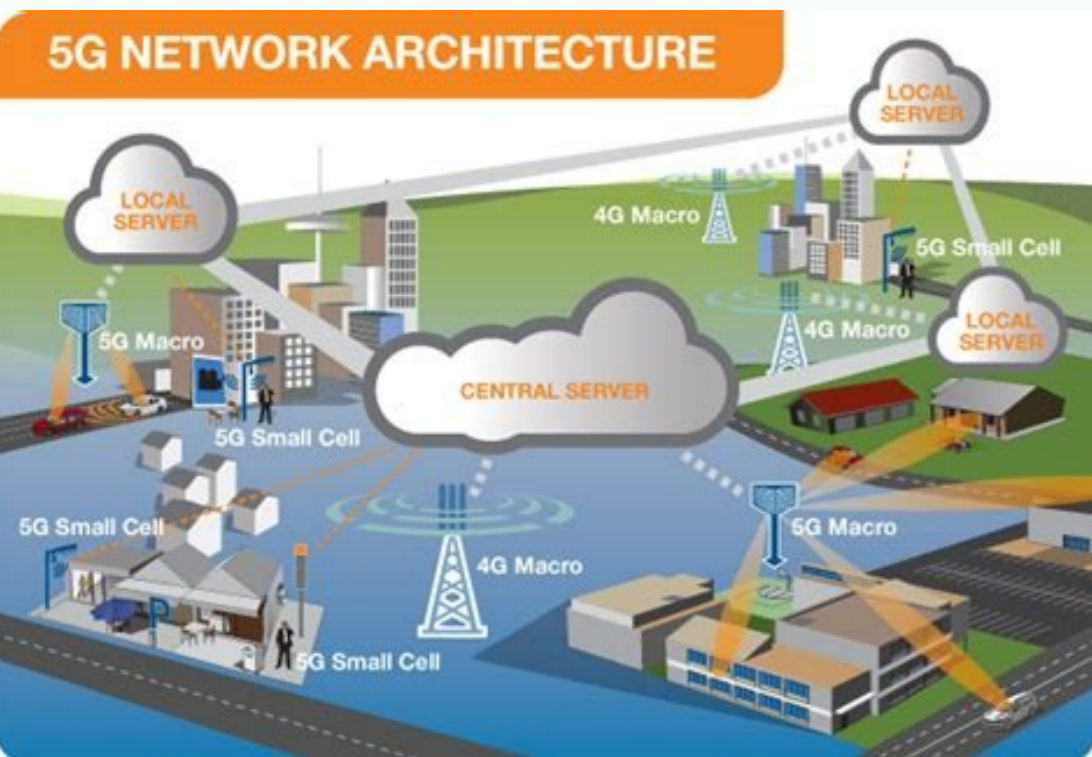

- November 10/11 - Torpedo bomber raid cripples the Italian fleet at Taranto, Italy.
- November 14/15 - Germans bomb Coventry, England.
- November 20, 1940 - Hungary joins the Axis Powers.
- November 22, 1940 - Greeks defeat the Italian 9th Army.
- November 23, 1940 - Romania joins the Axis Powers.
- December 9/10 - British begin a western desert offensive in North Africa against the Italians.
- December 29/30 - Massive German air raid on London.

1941

- January 22, 1941 - Tobruk in North Africa falls to the British and Australians.
- February 11, 1941 - British forces advance into Italian Somaliland in East Africa.
- February 12, 1941 - German General Erwin Rommel arrives in Tripoli, North Africa.
- February 14, 1941 - First units of German 'Afrika Korps' arrive in North Africa.
- March 7, 1941 - British forces arrive in Greece.
- March 11, 1941 - President Roosevelt signs the Lend-Lease Act.
- March 27, 1941 - A coup in Yugoslavia overthrows the pro-Axis government.
- April 3, 1941 - Pro-Axis regime set up in Iraq.
- April 6, 1941 - Nazis invade Greece and Yugoslavia.
- April 14, 1941 - Rommel attacks Tobruk.
- April 17, 1941 - Yugoslavia surrenders to the Nazis.
- April 27, 1941 - Greece surrenders to the Nazis.
- May 1, 1941 - German attack on Tobruk is repulsed.
- May 10, 1941 - Deputy Führer Rudolph Hess flies to Scotland.

Two way communication b/w server and client

What does broadcasting in networking means. Broadcasting in networking mcq. Broadcasting in networking means mcq. Types of broadcasting in networking. Broadcasting in networking means.